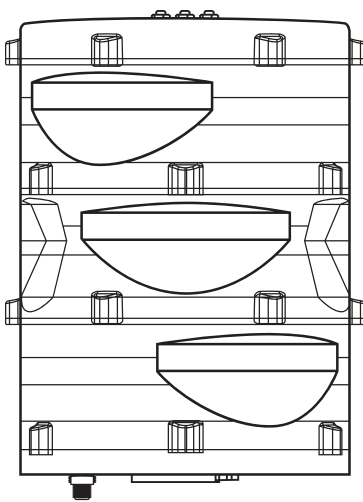

Small intersection solution

The XP21 is a first-of-its-kind stop bar detector capable of detecting traffic in an entire small intersection by itself. Accompanied with an Arc and the Expanse software, you can see and configure all your sensors from your computer.

- Uses radar to get the most accurate stop bar data for an entire intersection
- Part of the Expanse system: connect it to an Arc and use the Expanse software to take advantage of all the great features of the system
- Native IP device: put it on your network and use the software to interact with sensors on your system
- Field-replaceable surge card means you can easily replace the surge protection in the field after a surge event
- Employs Wavetronix' industry-leading radar technology for the highest quality high-definition detection
- Features a GPS receiver for geo-referencing the sensor
- All-weather, all-condition performance
- Built-in heater prevents snow from blinding the sensor

Front

Side

Top

Bottom