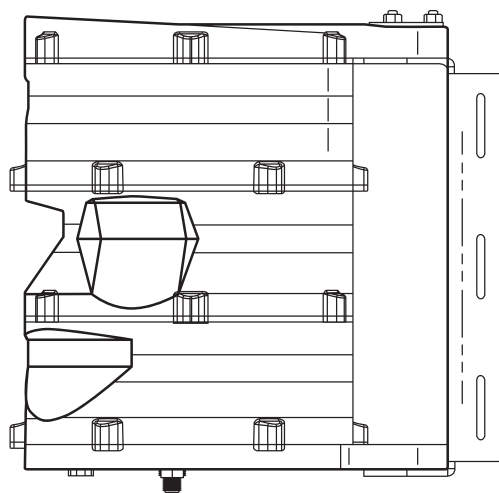

Small intersection solution

The XP21 is a first-of-its-kind stop bar detector capable of detecting traffic in an entire small intersection by itself. Accompanied with an Arc and the Expanse software, you can see and configure all your sensors from your computer.

- Uses radar to get the most accurate stop bar data for an entire intersection
- Part of the Expanse system: connect it to an Arc and use the Expanse software to take advantage of all the great features of the system
- Native IP device: put it on your network and use the software to interact with sensors on your system
- Field-replaceable surge card means you can easily replace the surge protection in the field after a surge event
- Employs Wavetronix' industry-leading radar technology for the highest quality high-definition detection
- Features a GPS receiver for geo-referencing the sensor
- All-weather, all-condition performance
- Built-in heater prevents snow from blinding the sensor

Front

Side

Top

Bottom