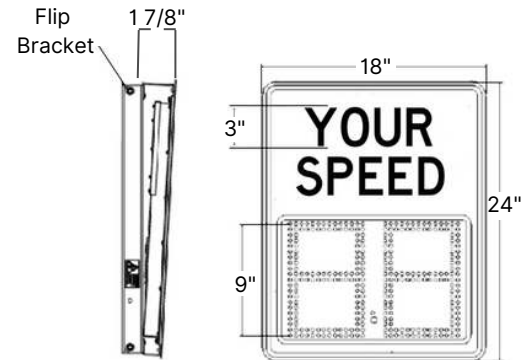

■ Radar Sensor

K-Band (24.15 GHz), license-free (FCC part 15 compliant)

Range: Up to 1000 ft (304.8 m)

■ Construction

Outside dimensions 18" w x 24" h x 1 7/8" d (45.7 cm x 61 cm x 4.8 cm)

Weight: 20 lbs (9.07 kg)

Aluminum metal enclosure, powder coated green

High impact polycarbonate face

NEMA 3R Rated Cabinet

Includes quick disconnect pole/post bracket

■ Communication

Infrared Wireless Remote

■ Power

Power requirements: 12VDC, low standby 160 milliwatts, average day at 4.4 watts, night at 1.3 watts

Voltage requirements: 9VDC-30VDC, 12VDC Nominal (Battery protection at 11.5VDC and 10.8VDC, startup at 12.3VDC)

Solar Package comes with 20W or 60W Polycrystalline panel, rack, and integrated TrafficAlm® Smart Solar Charger

Integrated 20 Ah NiMH battery pack

■ Environmental

-40°F to +165°F operating range (-40°C to +74°C)

■ Warranty

3-year limited warranty, 1-year on batteries

Unlimited tech support from US based factory technicians

9" Value Radar Speed Sign with 20W Solar Panel

Part #	Reflective Sheeting Color
M75-009SE-0001	White*
M75-009SE-0002	Fluorescent Yellow-Green
M75-009SE-0003	Fluorescent Orange
M75-009SE-0004	Yellow

*Non MUTCD Compliant

9" Value Radar Speed Sign with 60W Solar Panel

Part #	Reflective Sheeting Color
M75-009SE-0021	White*
M75-009SE-0022	Fluorescent Yellow-Green
M75-009SE-0023	Fluorescent Orange
M75-009SE-0024	Yellow

*Non MUTCD Compliant

9" Value Radar Speed Sign with AC Power Supply

Part #	Reflective Sheeting Color
M75-009SE-0061	White*
M75-009SE-0062	Fluorescent Yellow-Green
M75-009SE-0063	Fluorescent Orange
M75-009SE-0064	Yellow

*Non MUTCD Compliant